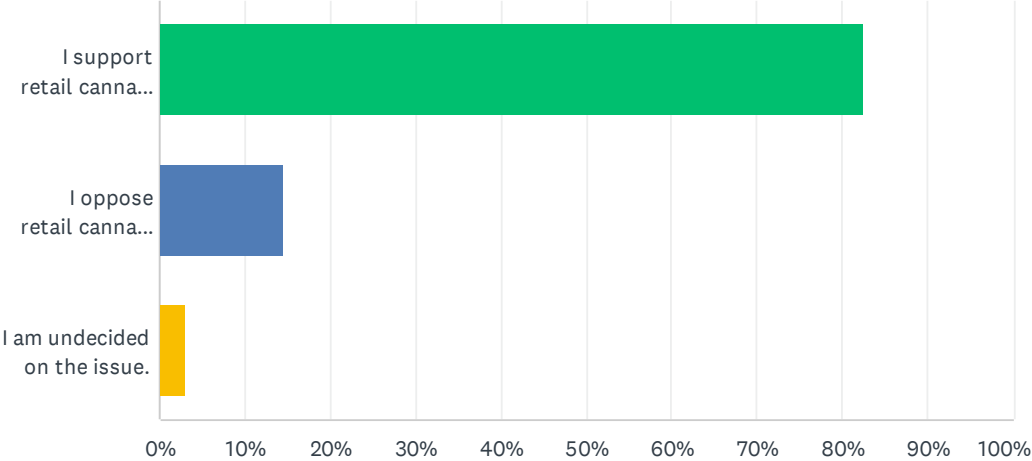

Q3 Please tell us how you feel about retail cannabis (marijuana) dispensaries in the City of North Tonawanda.

Answered: 1,074 Skipped: 1

ANSWER CHOICES	RESPONSES	
I support retail cannabis dispensaries in the City of North Tonawanda.	82.59%	887
I oppose retail cannabis dispensaries in the City of North Tonawanda.	14.43%	155
I am undecided on the issue.	2.98%	32
TOTAL		1,074