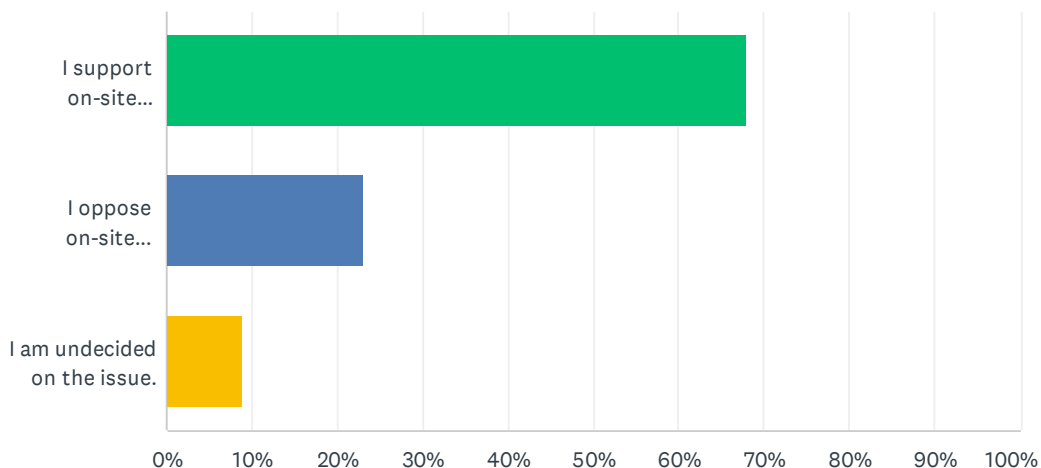

Q4 Please tell us how you feel about on-site cannabis (marijuana) consumption sites in the City of North Tonawanda (For example - cafes, lounges, and/or restaurants).

Answered: 1,075 Skipped: 0

ANSWER CHOICES	RESPONSES	
I support on-site cannabis consumption sites in the City of North Tonawanda.	68.00%	731
I oppose on-site cannabis consumption sites in the City of North Tonawanda.	22.98%	247
I am undecided on the issue.	9.02%	97
TOTAL		1,075