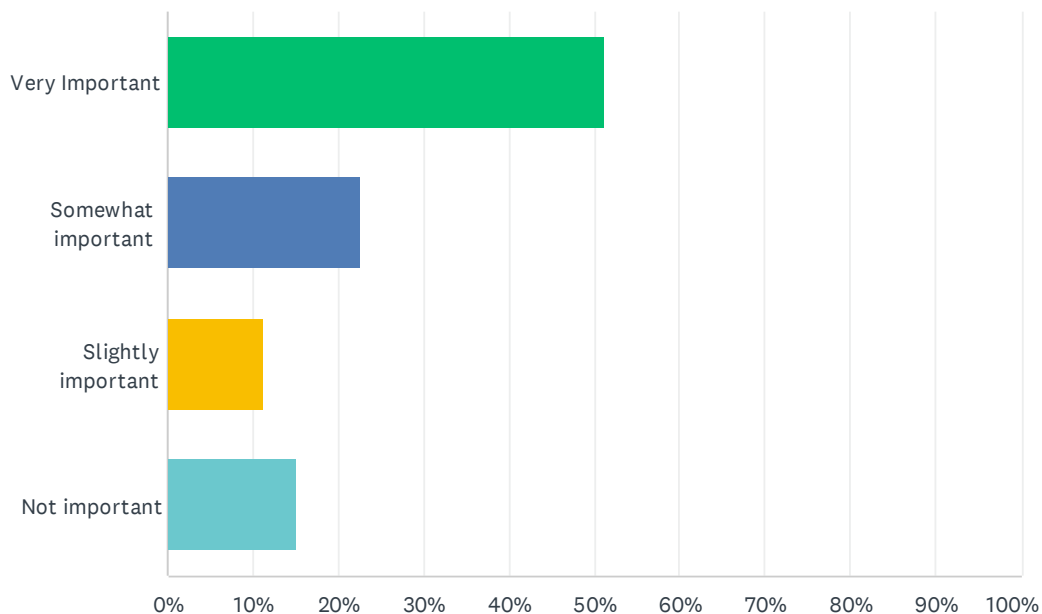

Q5 Please rate how important it is to you that marijuana dispensaries, and on-site marijuana consumption sites have zoning restrictions that limit the distance these establishments can be from community locations like schools and playgrounds.

Answered: 1,075 Skipped: 0

ANSWER CHOICES	RESPONSES	
Very Important	51.07%	549
Somewhat important	22.60%	243
Slightly important	11.26%	121
Not important	15.07%	162
TOTAL		1,075